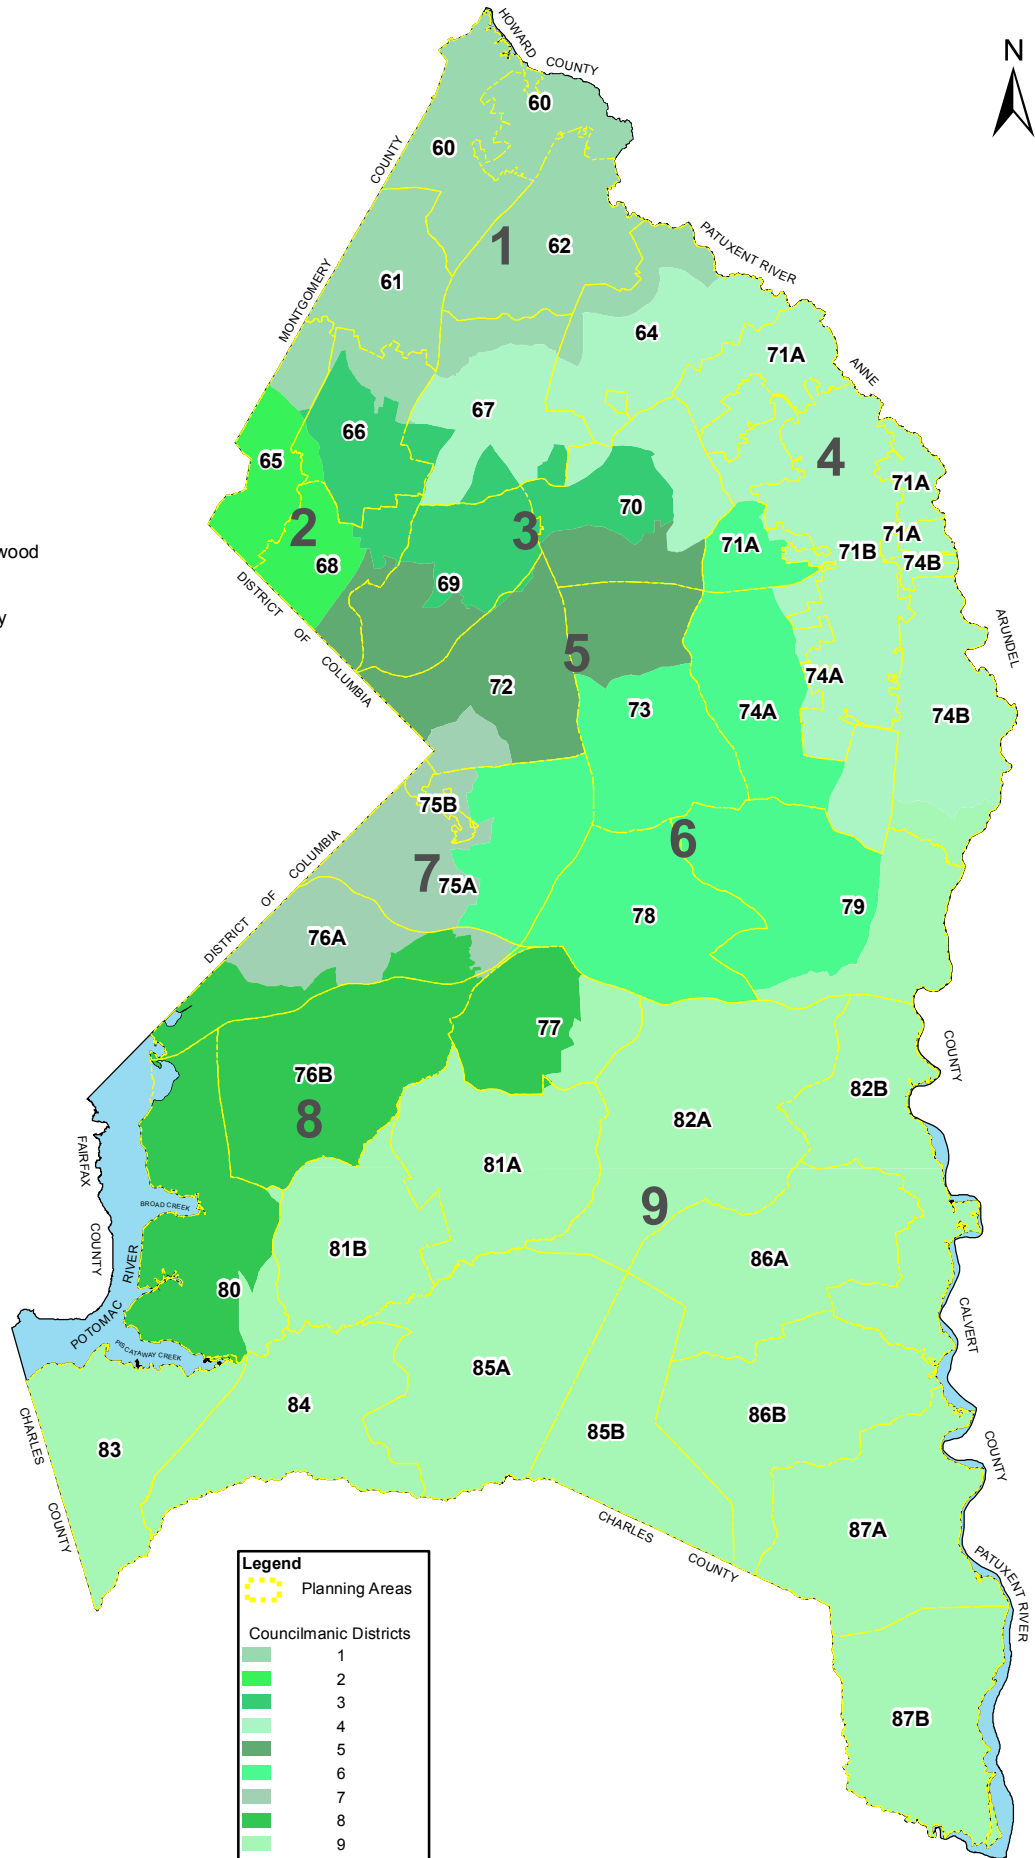

COUNCILMANIC DISTRICTS & PLANNING AREAS

Prince George's County

PLANNING AREAS

- 60 Northwestern Area
- 61 Fairland-Beltsville & Vicinity
- 62 South Laurel-Montpelier
- 64 Agricultural Research Center
- 65 Langley Park & Vicinity
- 66 College Park-Berwyn Heights & Vicinity
- 67 Greenbelt & Vicinity
- 68 Hyattsville-Riverdale-Mt. Rainier-Brentwood
- 69 Bladensburg-New Carrollton & Vicinity
- 70 Glenn Dale-Seabrook-Lanham & Vicinity
- 71A Bowie & Vicinity
- 71B City of Bowie
- 72 Landover & Vicinity
- 73 Largo-Lottsford
- 74A Mitchellville & Vicinity
- 74B Collington & Vicinity
- 75A Suitland-District Heights & Vicinity
- 75B Town of Capitol Heights
- 76A The Heights
- 76B Henson Creek
- 77 Melwood
- 78 Westphalia & Vicinity
- 79 Upper Marlboro & Vicinity
- 80 South Potomac Sector
- 81A Clinton & Vicinity
- 81B Tippet & Vicinity
- 82A Rosaryville
- 82B Mount Calvert-Nottingham
- 83 Accokeek
- 84 Piscataway & Vicinity
- 85A Brandywine & Vicinity
- 85B Cedarville & Vicinity
- 86A Croom-Naylor
- 86B Baden Area
- 87A Westwood Area
- 87B Aquasco

Legend

- Planning Areas

Councilmanic Districts

- 1
- 2
- 3
- 4
- 5
- 6
- 7
- 8
- 9